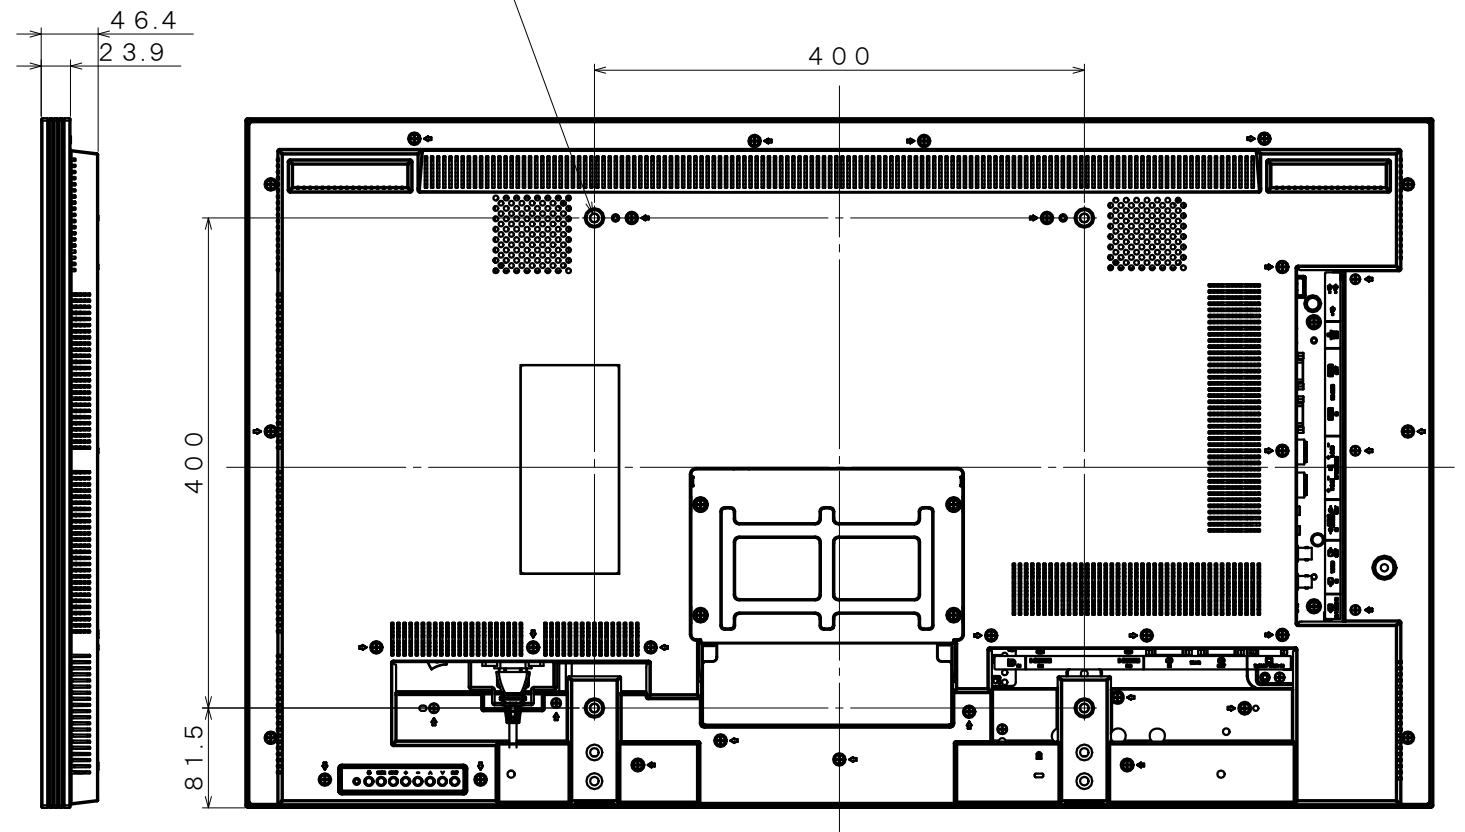

Wall mount screw M6/Depth 12.9mm Without spacer
 (Wall mount screw M6/Depth 29.9mm With spacer)

形名: TD-Z421